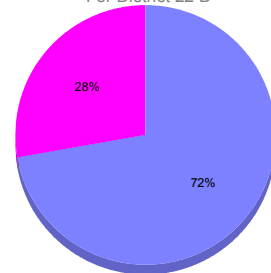

Membership Results
2011-2012

Membership
2010-2011

Month	Net Memb Goal	Actual New Memb	Actual Dropped Memb	Gain/Loss of Memb	Gain/Loss of Memb
Oct/Nov/Dec	0	92	115	-23	-28
Totals	0	92	115	-23	-28

Membership Results 2011-2012

Goal, New, Dropped, Gain/Loss

Comparison of Membership Gain/Loss

Current Year Compared to the Previous Year

Gender Comparison 2010-2011

For District 22 D

Oct/Nov/Dec

■ Male ■ Female