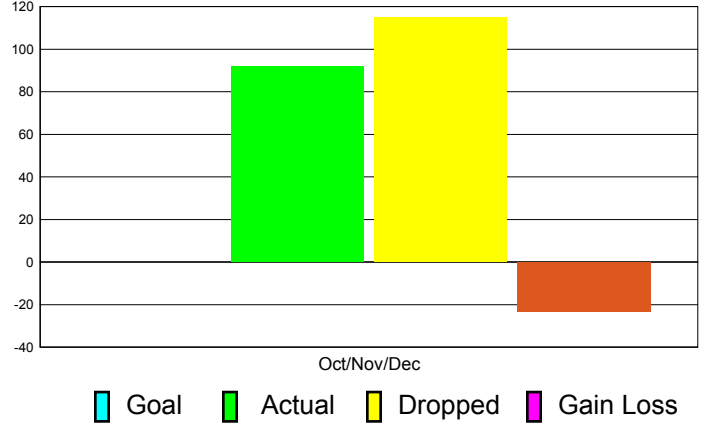

Membership Results 2011-2012

Goal, New, Dropped, Gain/Loss